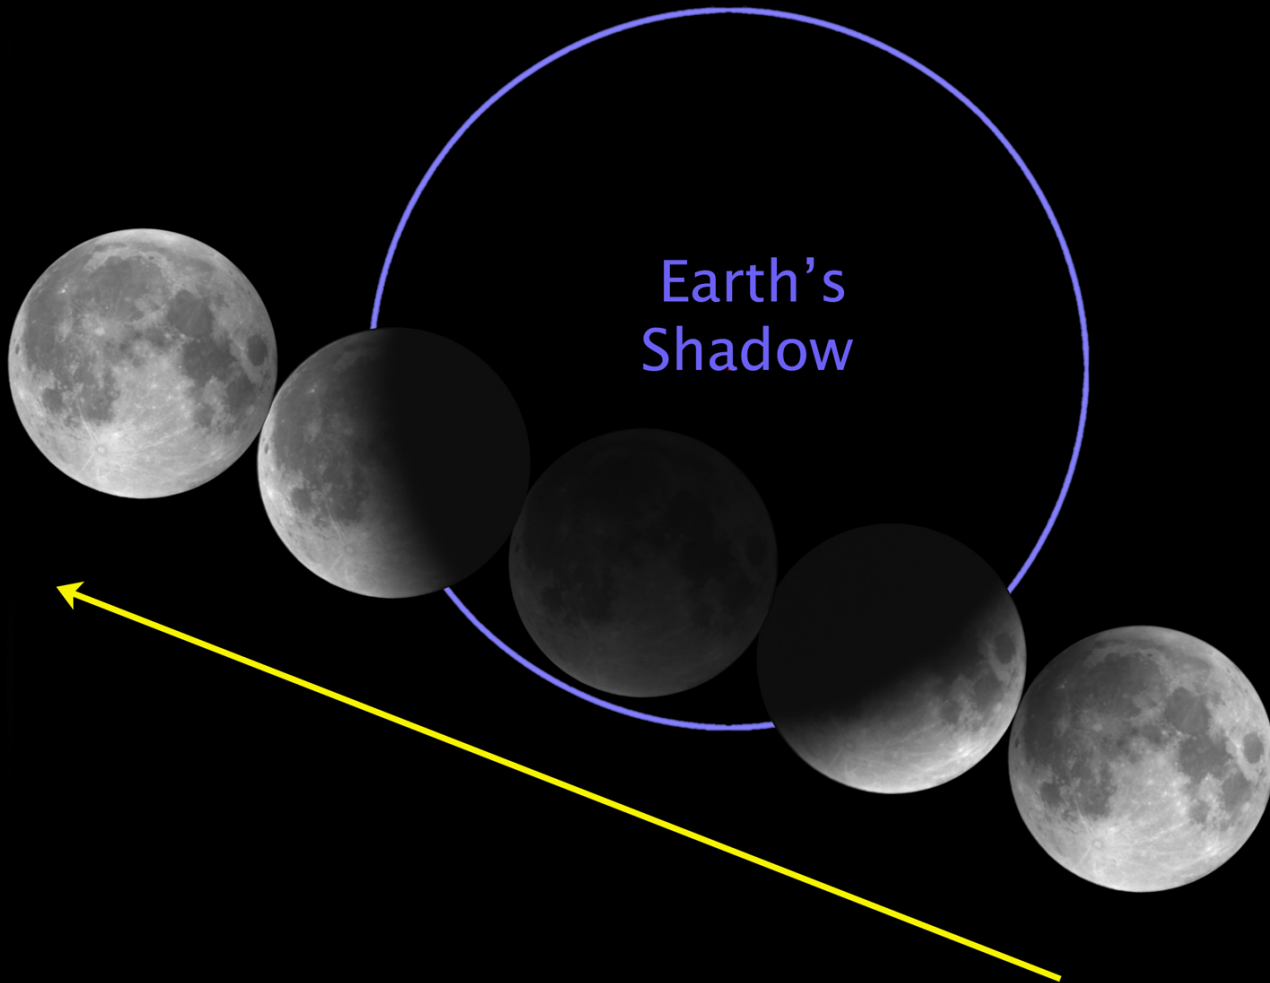

Astrophotography Is Fun

Robert Vanderbei

March 1, 2026

Montgomery Friends of Open Space

<https://vanderbei.princeton.edu>

Super Full Moon

June 14, 2022

Crescent Moon

4:07pm Nov. 5, 2021

Is The Earth Flat?

A Picture's Worth a Thousand Words...

How Aristarchus measured the size of the Moon.

Lunar Eclipse

November 8, 2022

Lunar Eclipse

November 8, 2022