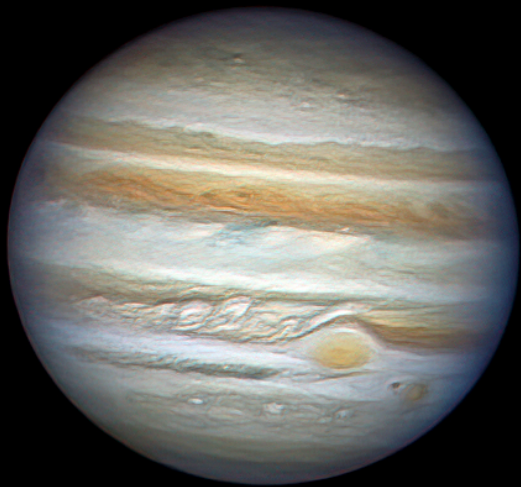

RA: 05h55m17.67s DE:+23°45'40.4"
Az:+261°41'17.9" Alt:+47°23'35.2"

Western Veil Nebula (Last Night)

Jupiter and Saturn

Crescent Venus (Daytime!)

Venus Transit 2012

Distance to Sun = 8.3 light-min., Distance to Venus = 2.4 light-min.

Venus Transit Weather

Mercury Transit 2019

Next Mercury transit: 2032 Nov. 13

Next Venus transit: 2117 Dec. 10

Jupiter in the Daytime